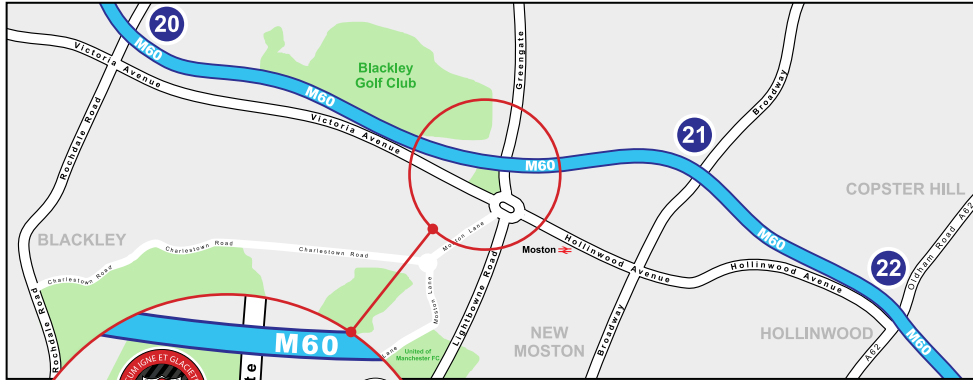

Assheton Bowmen

Tudor Lodge, Victoria Avenue East, Manchester, M40 5SM

Assheton Bowmen is one of the best equipped archery clubs in the region and our clubhouse has excellent facilities, including a 12 lane 20 yard/18-metre indoor shooting range.

Assheton Bowmen

Tudor Lodge, Victoria Avenue East,
Manchester, M40 5SM

6th Annual York/Hereford

Record Status & Rose Award

Sunday 15 September 2019

Welcome to Assheton Bowmen!