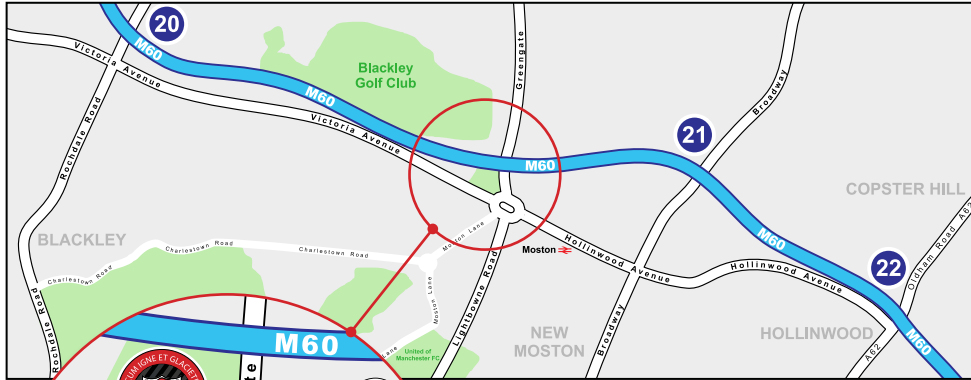

Assheton Bowmen

Tudor Lodge, Victoria Avenue East, Manchester, M40 5SM

Assheton Bowmen is one of the best equipped archery clubs in the region and our clubhouse has excellent facilities, including a 12 lane 20 yard/18-metre indoor shooting range.

Assheton Bowmen

Tudor Lodge, Victoria Avenue East,
Manchester, M40 5SM

Annual Novice Shoot

National: 50, 60 Yards /Jnr: 30, 40 Yards

Sunday 5 May 2019

A relaxed and friendly shoot for Archers with less than **TWO YEARS** experience as an archer and who will be 2nd class or below on the day.